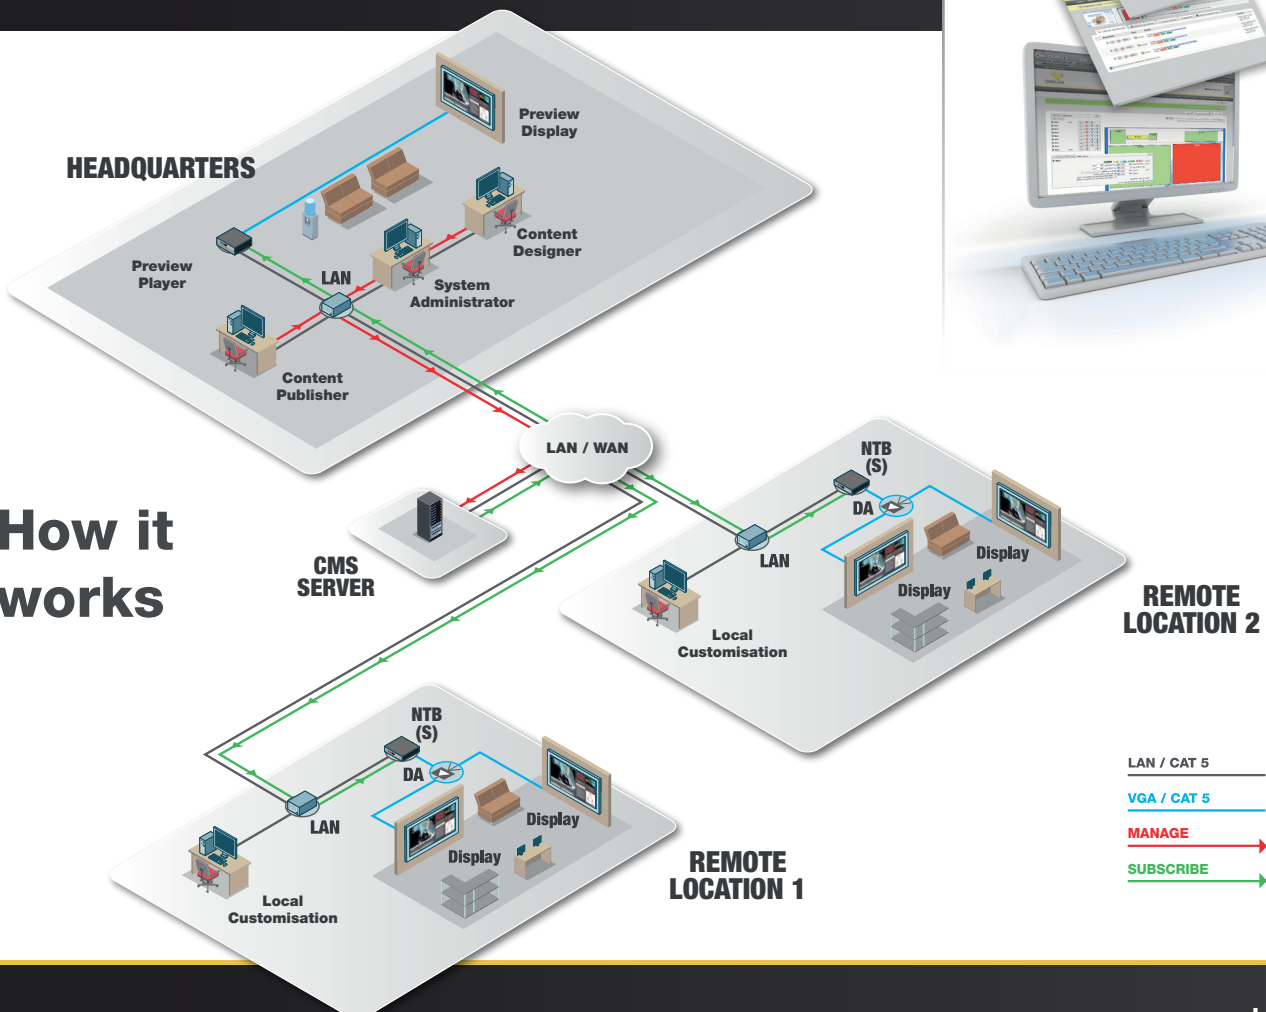

How it works

- LAN / CAT 5
- VGA / CAT 5
- MANAGE
- SUBSCRIBE