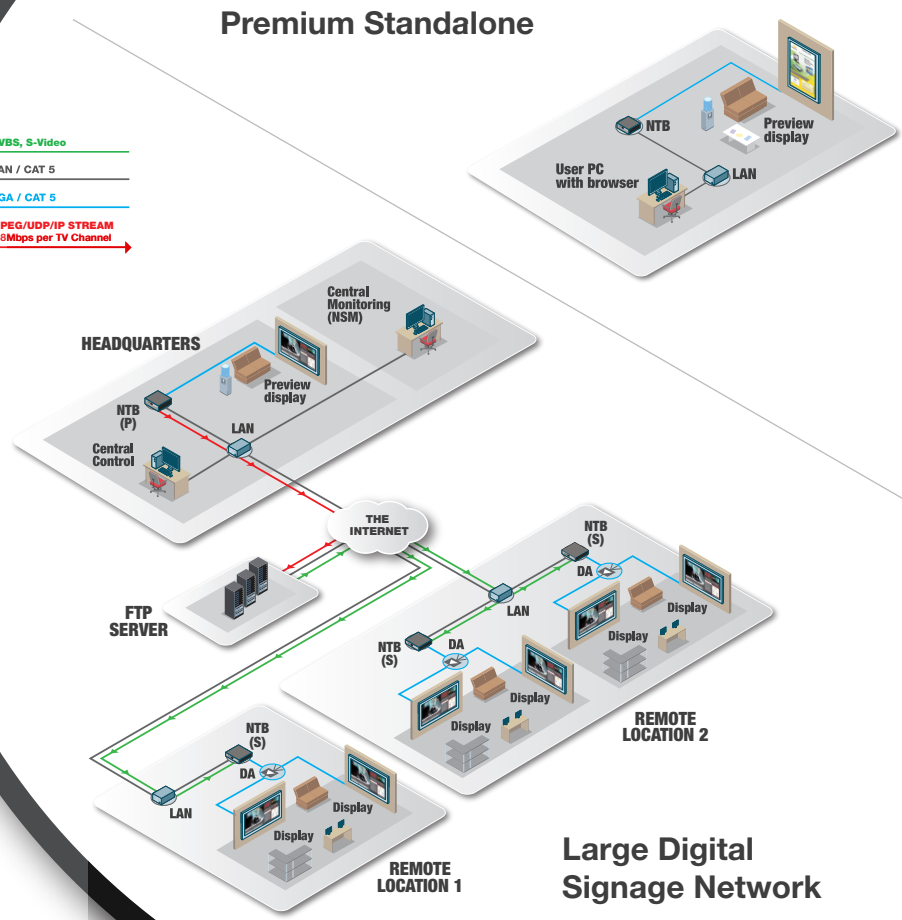

The Millennium series NTB's are designed for use either as a Multi Channel Publisher in a large Digital Signage Network or in a Premium installation as a high performance Standalone or Subscriber Player.

The units in this series now include all the capabilities of the latest software releases. The Millennium series now has preferred display language capability and the drag & drop design tool as standard.

- CVBS, S-Video
- LAN / CAT 5
- VGA / CAT 5
- MPEG/UDP/IP STREAM
  1-8Mbps per TV Channel

Millennium Series – NTB5500/5/8 Specifications

Enclosure	• 280 x 77 x 268mm • 2u Rack Mount - optional • Wall Mount - optional
Processor	Pentium Core 2 Duo
Storage	• System RAM – 2048 MBytes • System Media Storage – 500GBytes
Power	180W Internal PSU with PFC
LAN interface	1000/100/10BaseT
Video Output	• VGA to 2048 x 1536 resolution via 15 'D' • 4x3, 5x4, 16x9 modes • Landscape or portrait (rotation)
Audio In/Out	3.5mm socket – Stereo Analogue, Line Levels
Display Layout Management	• Any number of Layouts scheduled for time-of-week • Any number of Zones (4 video) with independent Playlists • Playlist Management by explicit media reference • Playlist Management by folder membership • Automatic inter-zone synchronization (captioning) • Extensive local and remote media management (option)
Network Management	Digital Signage Manager (DSM). Web based management appliance providing health monitoring and media playout audit.
NTB Unit Management	• Multi-language Support: English, German, French, Italian, Spanish, Arabic, Japanese, Chinese, Russian, & USA English • Single Units via a Web Browser • Multiple Units (Channels) of NTBs can be 'Subscribed' from a 'Publisher' NTB

Media Sources	• Hard Disc: All media types • Ethernet: MPEG/UDP/IP stream (option) • Internet: HTML (Web pages) and RSS Feeds with multilingual support, XML files • Video In: RCA composite/DIN SVideo (option) • TV aerial: Analogue and Digital inputs
Media	• Video: MPEG1-4 V.3, QT, WMV(9), Real 1-4, Video Cropping. High Definition to 1080p • Animation: Flash (SWF) 10.1.53.64, HTML (with Javascript), HTML Cropping and Zoom, HTML as per WebKit 531.2+ • Stills: JPEG, TIFF, GIF, PNG, BMP • Audio: MPEG1-4, WMA Loss-Less, WMA V1-3, AC3, MP3, WAV • Text: Multiple fonts, speeds, colours and directions, RSS Newsfeeds • Clocks: Digital, with multilingual date/time
ONELAN reserves the right to alter specification and functionality.	

Unit configurations

Model type	TV Tuner
NTB5500	No TV Tuner
NTB5505	DVB-T, PAL-M, Composite, S-Video
NTB5508	ATSC. Clear QAM, NTSC, Composite, S-Video

Andersen House, Newtown Road, Henley-on-Thames, RG9 1HG, UK
T: +44 (0)1491 411 400 F +44 (0)1491 579 254 E: sales@onelan.com