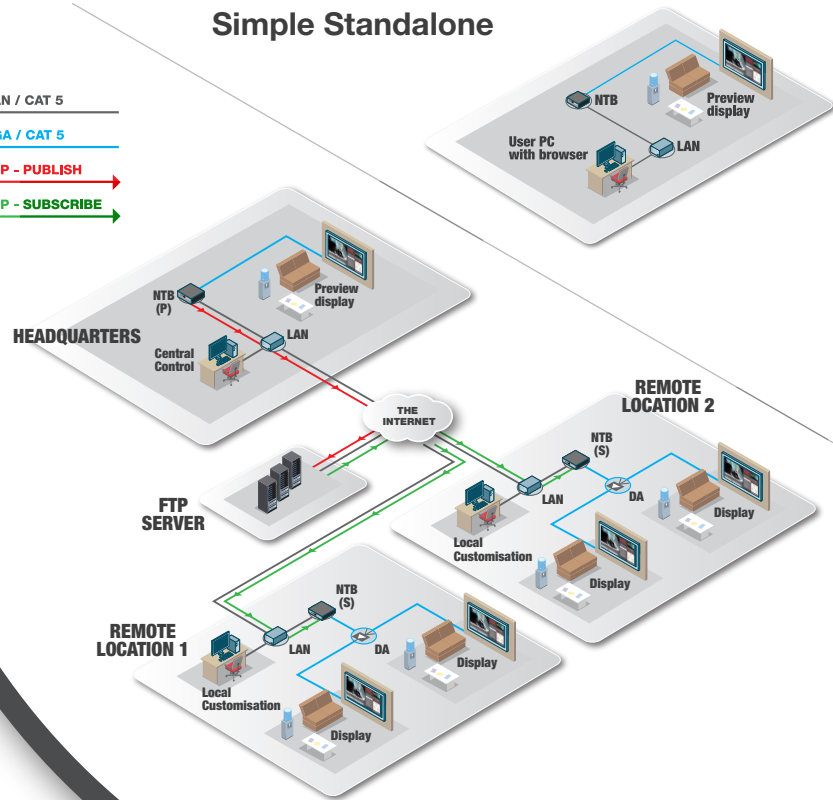

In stand-alone situations, the DS Player must be able to offer a user interface for media scheduling and media playing capability. In networked (DSN) applications a means to distribute media over a Wide Area Network (WAN) must also be provided. The NTB series provides all of these functions embedded within the media players themselves, as well as network security and software update mechanisms.

NTB620
No TV Capture

NTB625/628:
Inc. TV Capture

The Century NTBs are ideally suited to applications where Flash or high quality video content is to be played out such as in hospitality, foyers or retail advertising.

Any unit in the series combines with any other ONELAN NTB from the range to provide a cost effective solution for small to large networks.

Simple Standalone

- LAN / CAT 5
- VGA / CAT 5
- FTP - PUBLISH
- FTP - SUBSCRIBE

Medium Scale Digital Signage Network

Century Series – NTB620/5/8 Specifications

Enclosure	<ul style="list-style-type: none"> • 280 x 77 x 268mm • 2u Rack Mount - optional • Wall Mount - optional
Processor	Intel Atom - Dual core
Storage	<ul style="list-style-type: none"> • System RAM – 1024 MBytes • System Media Storage – 160GBytes
Power	180W Internal PSU with PFC, 30W consumption
Network interfaces	<ul style="list-style-type: none"> • Ethernet: 1000/100/10BaseT • 3G: via external USB dongle • Wi-fi: via internal PCI card, 802.11 a,b,g,n (2.4Ghz + 5.0 Ghz)
Video Output	<ul style="list-style-type: none"> • VGA to 2048 x 1536 resolution via 15 'D', 1920 x 1080 max recommended • 4x3, 5x4, 16x9 modes • Landscape or portrait (rotation)
Audio In/Out	3.5mm socket – Stereo Analogue, Line Levels
IR remote	USB interfaced remote control to select streamed or stored media (optional)
RS232	via 9 way 'D' plug
TV Capture*	<ul style="list-style-type: none"> • NTB625 - DVB-T - via Belling Lee connector • NTB628 - ATSC via 'F' series connector. Terrestrial and cable (Clear QAM) • Composite/S-Video (+ stereo audio) via RCA/4 Pin DIN